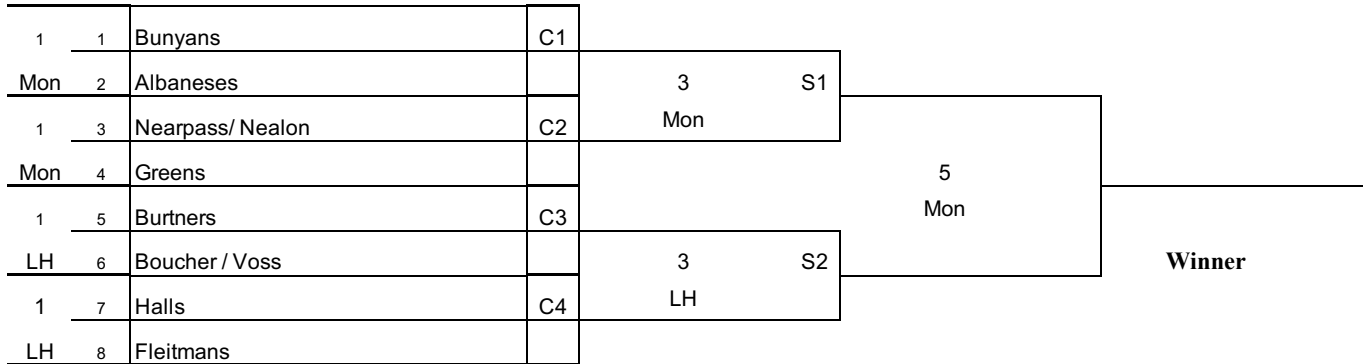

Group L

Matches at Monroe & Locust Hill

Main Draw

Consolation

Semi Reprive

Consolation Reprive